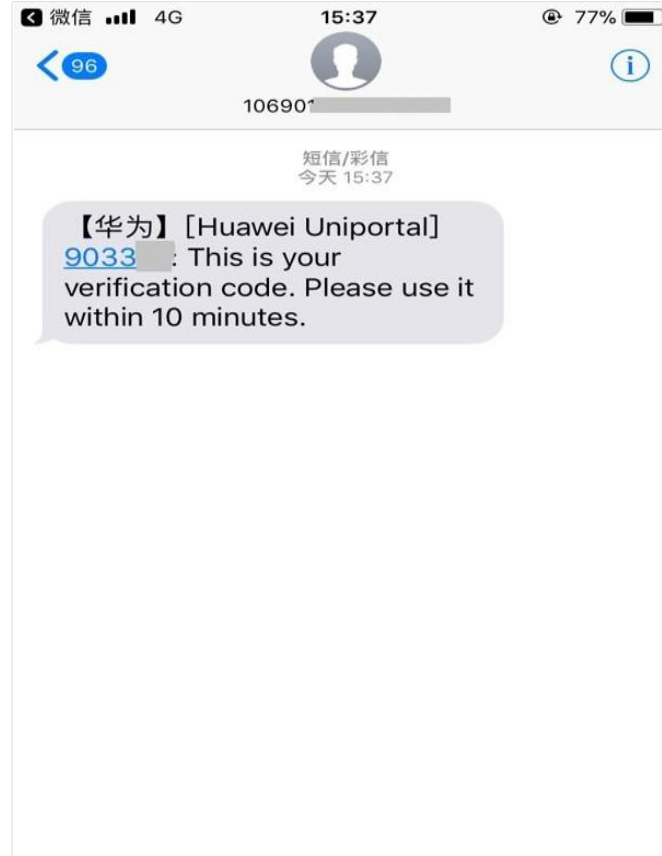

Register Create a new account

Register by Email **Register by Mobile**

Country/Area * Saudi Arabia

Mobile Number * +966 509598277

Password *

Code in the Image * 2542

SMS Code *

* I have read and agree to [Huawei's Terms and Co](#)